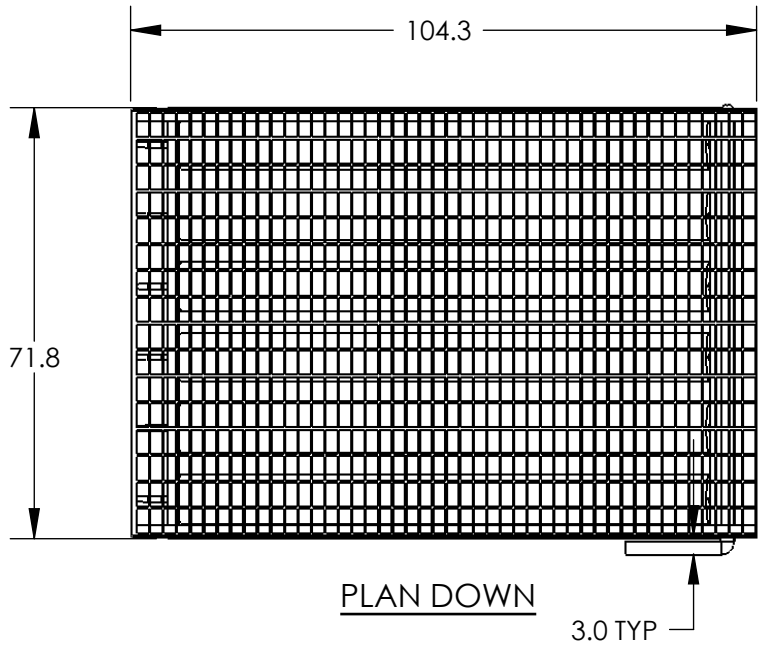

ALL DIMENSIONS INCHES

CRYOGENIC AND INDUSTRIAL SPARES LTD.

PROPRIETARY AND CONFIDENTIAL

THE INFORMATION CONTAINED IN THIS DRAWING IS THE SOLE PROPERTY OF RUDER YOUNG. ANY REPRODUCTION IN PART OR AS A WHOLE WITHOUT THE WRITTEN PERMISSION OF RUDER YOUNG IS PROHIBITED. © COPYRIGHT

DWG. NO.

MC611-1

ITEM NO.

!

SCALE: 1:32

SHEET 1 OF 1