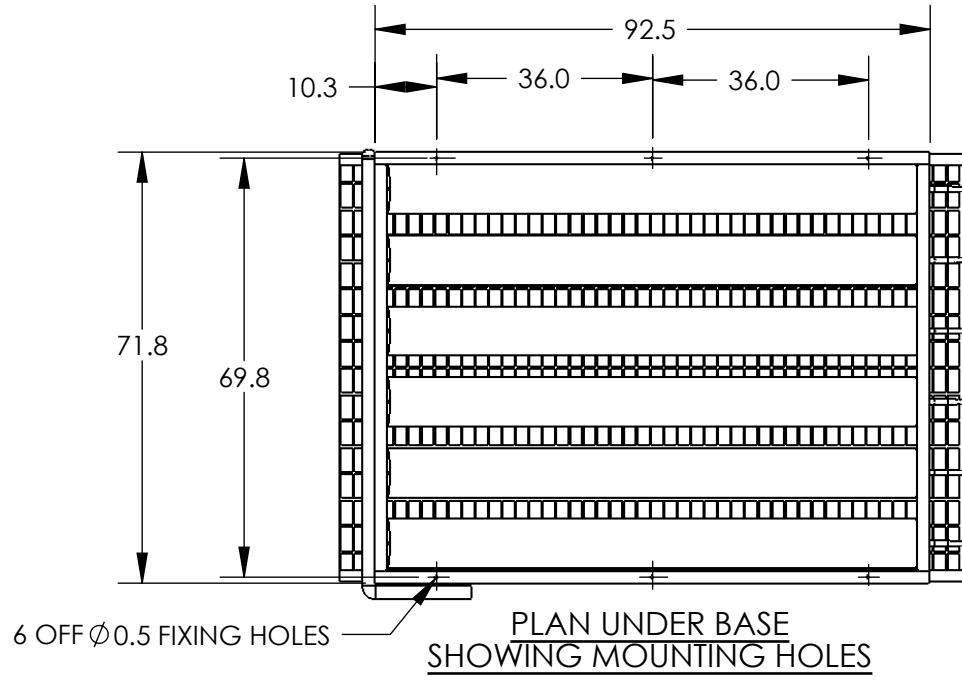

ALL DIMENSIONS INCHES

CRYOGENIC AND INDUSTRIAL SPARES LTD.

PROPRIETARY AND CONFIDENTIAL

THE INFORMATION CONTAINED IN THIS DRAWING IS THE SOLE PROPERTY OF RUDER YOUNG. ANY REPRODUCTION IN PART OR AS A WHOLE WITHOUT THE WRITTEN PERMISSION OF RUDER YOUNG IS PROHIBITED. © COPYRIGHT

MATERIAL

FINISH

-

DATE 20/11/2009

DRAWN

GL

TITLE:

HALF HEIGHT VAP ASSY

DWG. NO.

MC611-1

ITEM NO.

!

SCALE: 1:32

SHEET 1 OF 1